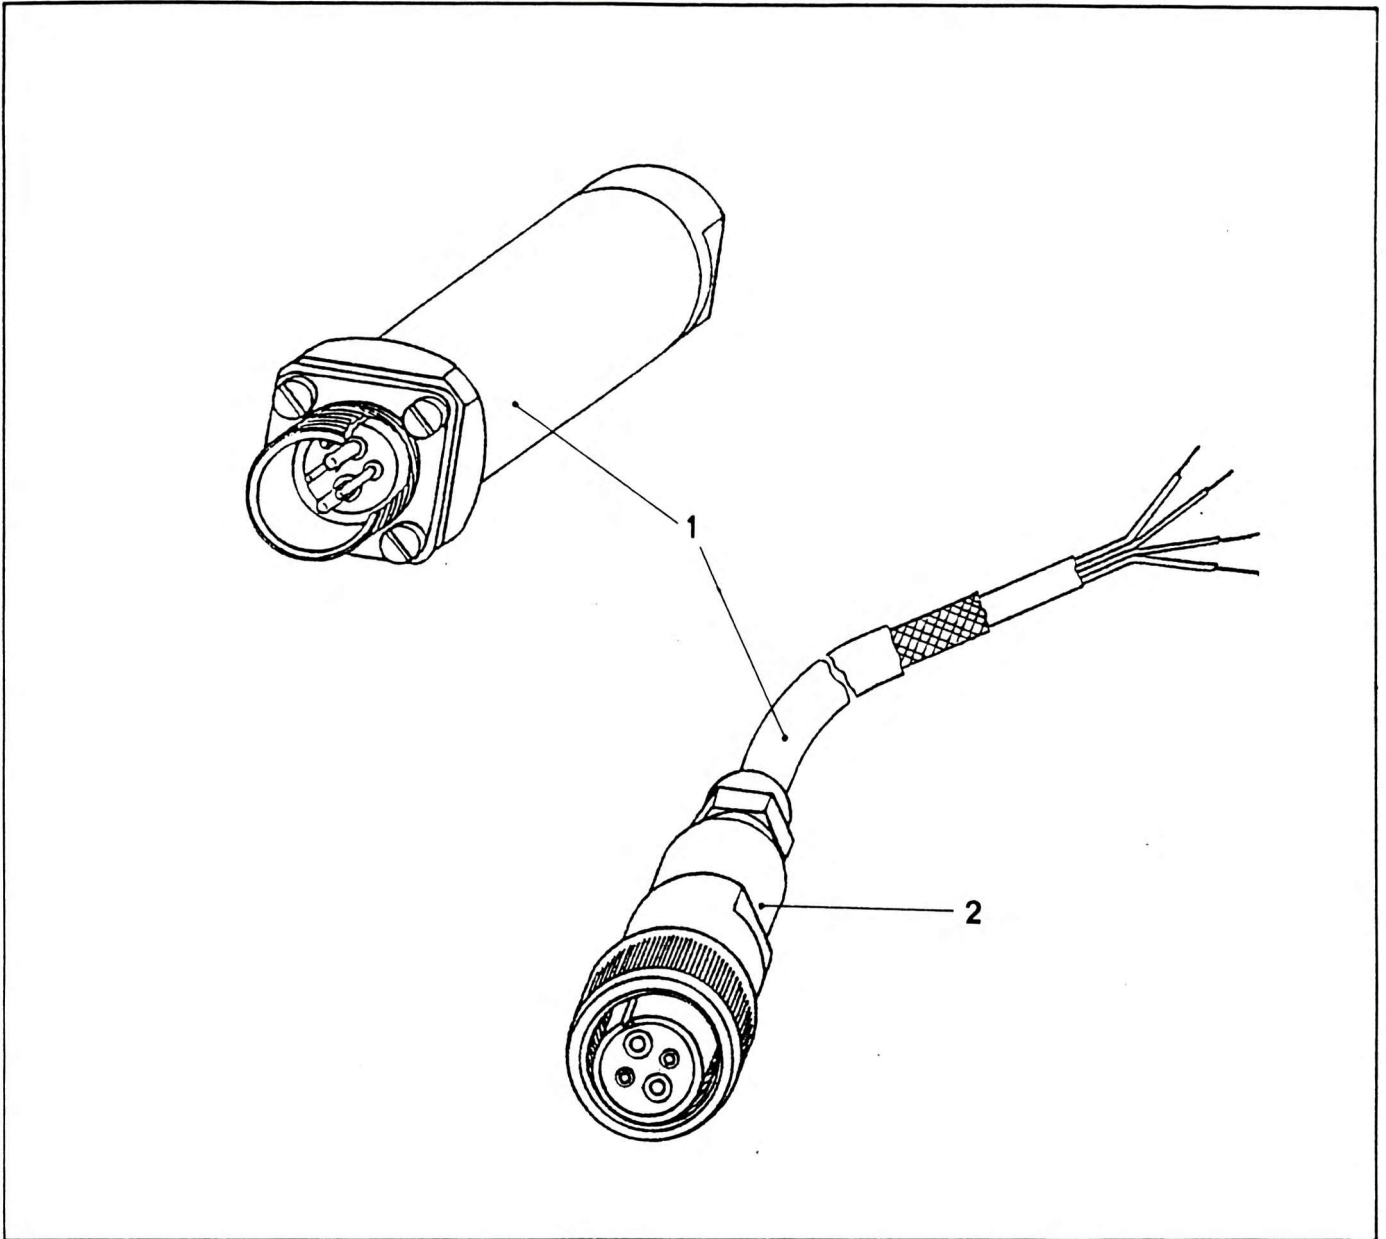

PRESSURE TRANSDUCER

NO.	PART NO.	QTY.	DESCRIPTION	NO.	PART NO.	QTY.	DESCRIPTION
1	7-356-990021	1	Pressure Transducer Complete Comprising				
2	9-333-101483	1	Connecting Cable Complete With Plug Connector				